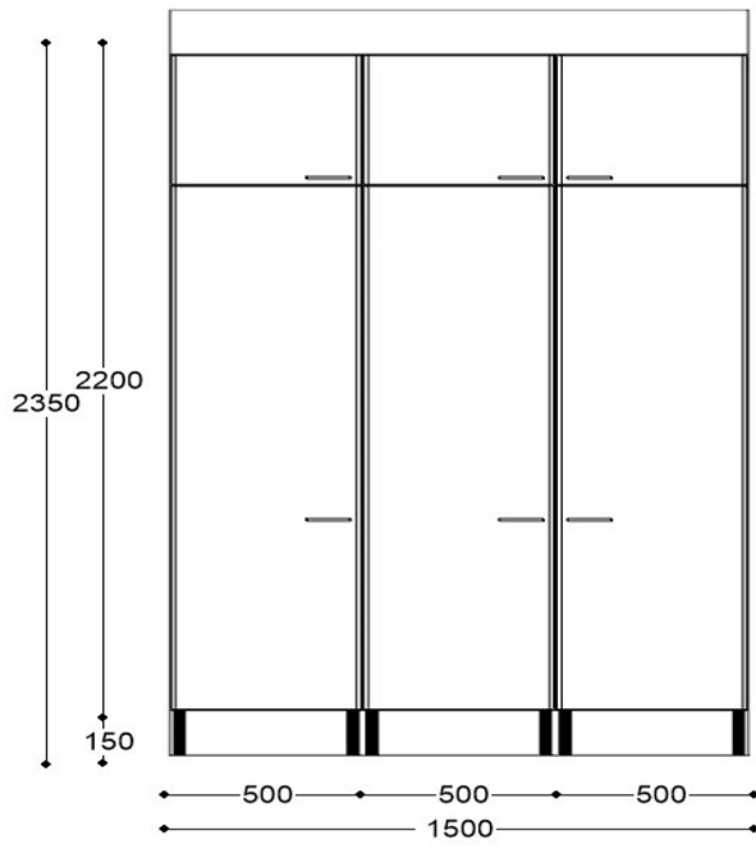

As Oy Hakalax Park & Plaza

33 m²

1h + kk + alk

As48

5. kerros

AEG

7000 SERIES | KOMBI
DualSense Technology

Program
Cotton
Cotton Eco
Synthetic
Delicate
Wool
Rinsehold
Outdoor
Anti-Allergy
Newborn Stone
Steam
Mix