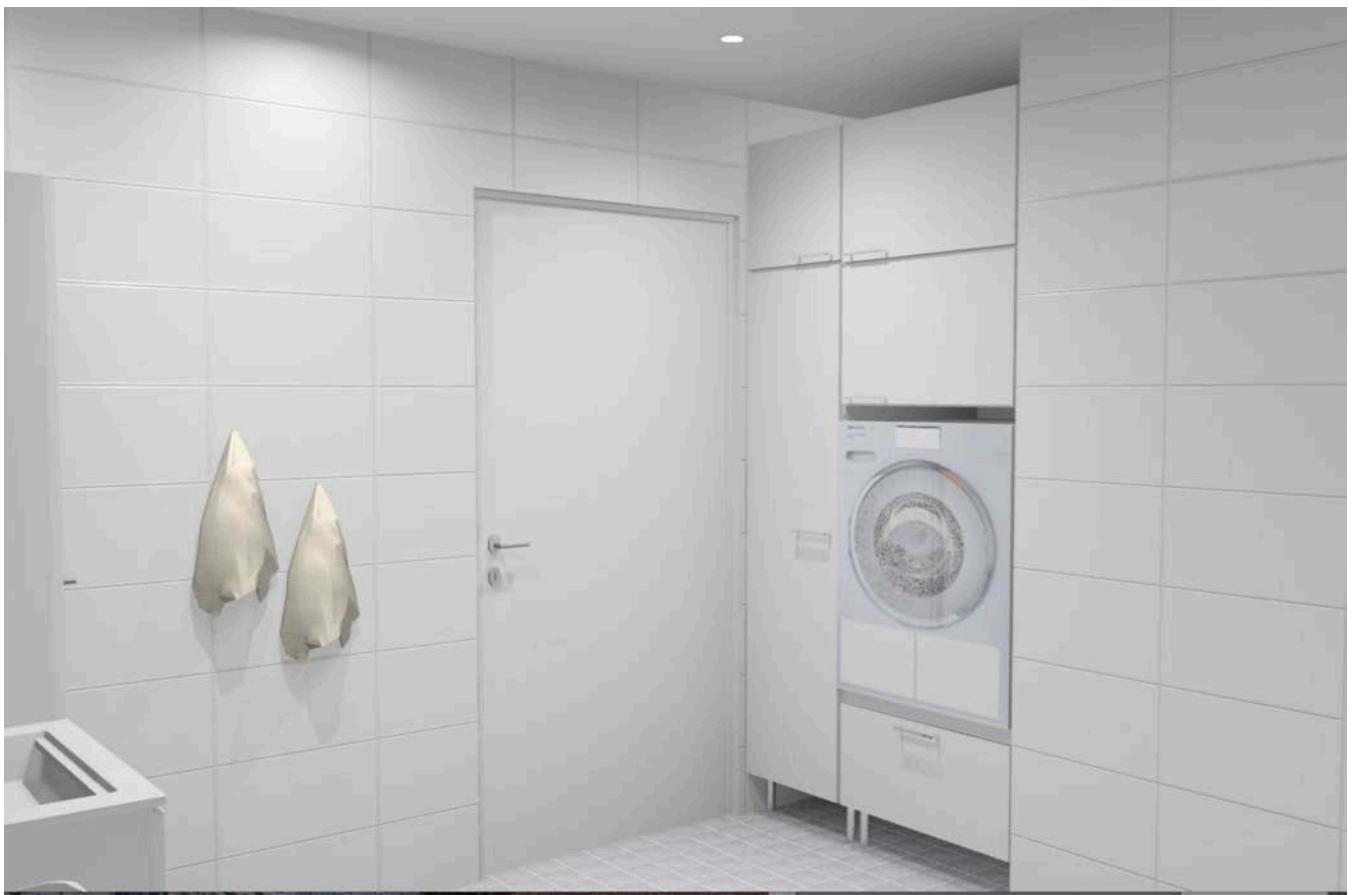

As Oy Hakalax Park & Plaza

33 m²

1h + kk + alk

As48

5. kerros

AEG

7000 SERIES | KOMBI
DualSense Technology

Program
Cotton
Cotton Eco
Synthetic
Delicate
Wool
Rinsehold
Outdoor
Anti-Allergy
Newborn Stone
Steam
Mix