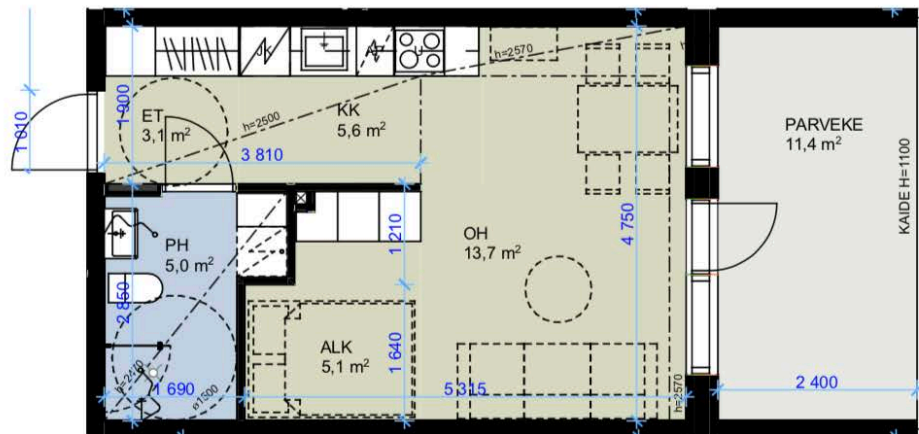

As Oy Hakalax Park & Plaza

33 m²

1h + kk + alk

As48

5. kerros

AEG

7000 SERIES | KOMBI
DualSense Technology

Program
Cotton
Cotton Eco
Synthetic
Delicate
Wool
Rinsehold
Outdoor
Anti-Allergy
Newborn Stone
Steam
Mix